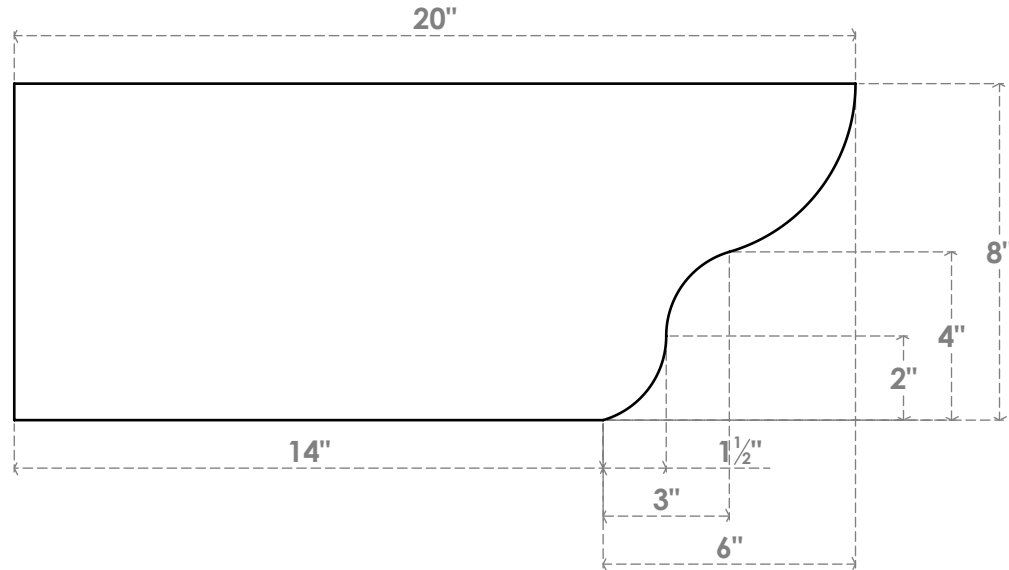

# RFTP04X08X20GRN

4"W X 8"H X 20"L GREENSBORO ARCHITECTURAL GRADE PVC RAFTER TAIL

SIDE PROFILE

FRONT PROFILE

ISOMETRIC

EKENA MILLWORK  
 2300 WEST MAIN ST.  
 CLARKSVILLE, TX 75426  
 TOLL FREE: 866-607-0453  
 WWW.EKENAMILLWORK.COM