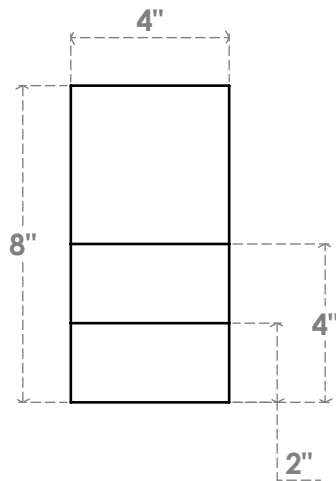

# RFTP04X08X20GRN

4"W X 8"H X 20"L GREENSBORO ARCHITECTURAL GRADE PVC RAFTER TAIL

SIDE PROFILE

FRONT PROFILE

ISOMETRIC

EKENA MILLWORK  
 2300 WEST MAIN ST.  
 CLARKSVILLE, TX 75426  
 TOLL FREE: 866-607-0453  
 WWW.EKENAMILLWORK.COM